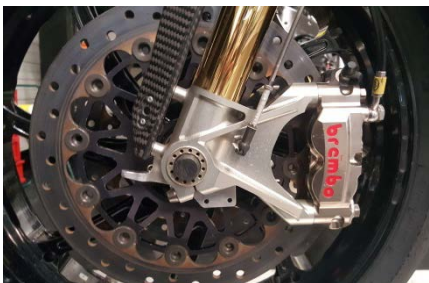

amatumoto.com GRAND PRIX MOTORBIKES

- Store -

KALEX MOTO2

STOCK # **AMGP578**

Information

Bike

Engine

SPECS

Brand	Kalex
Model	Moto2
Year	2014
Condition	Used
Frame number	-
Engine number	-
Reference number	AMGP578

Engine	Honda
Power	135 HP
Displacement	600 cm3
Engine Km	1800 (KM)
Airbox	-
Exhaust	Arrow
Clutch	-
Radiator	Taleo

Data acquisition	2D
Wiring & electrical	HRC
ECU	HRC
Quickshifter	HM

Sizes

SPECS

Length	- mm
Width	- mm
Height	- mm
Weight	- Kg

Other information

Other information

Bike in good condition and ready to race.
Optional: Fork 2014 (low price)